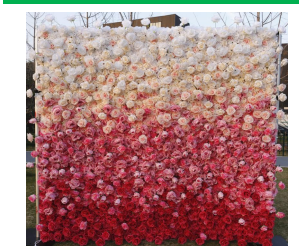

Flower Wall

Regular size is 2.4m*2.4m(8*8ft),supporting customization of different colors and sizes

A17

Chen