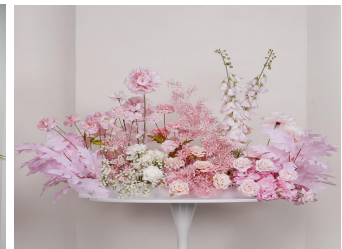

Ground flower arrangement

supporting customization of different colors and sizes

D12

Nancy Chen